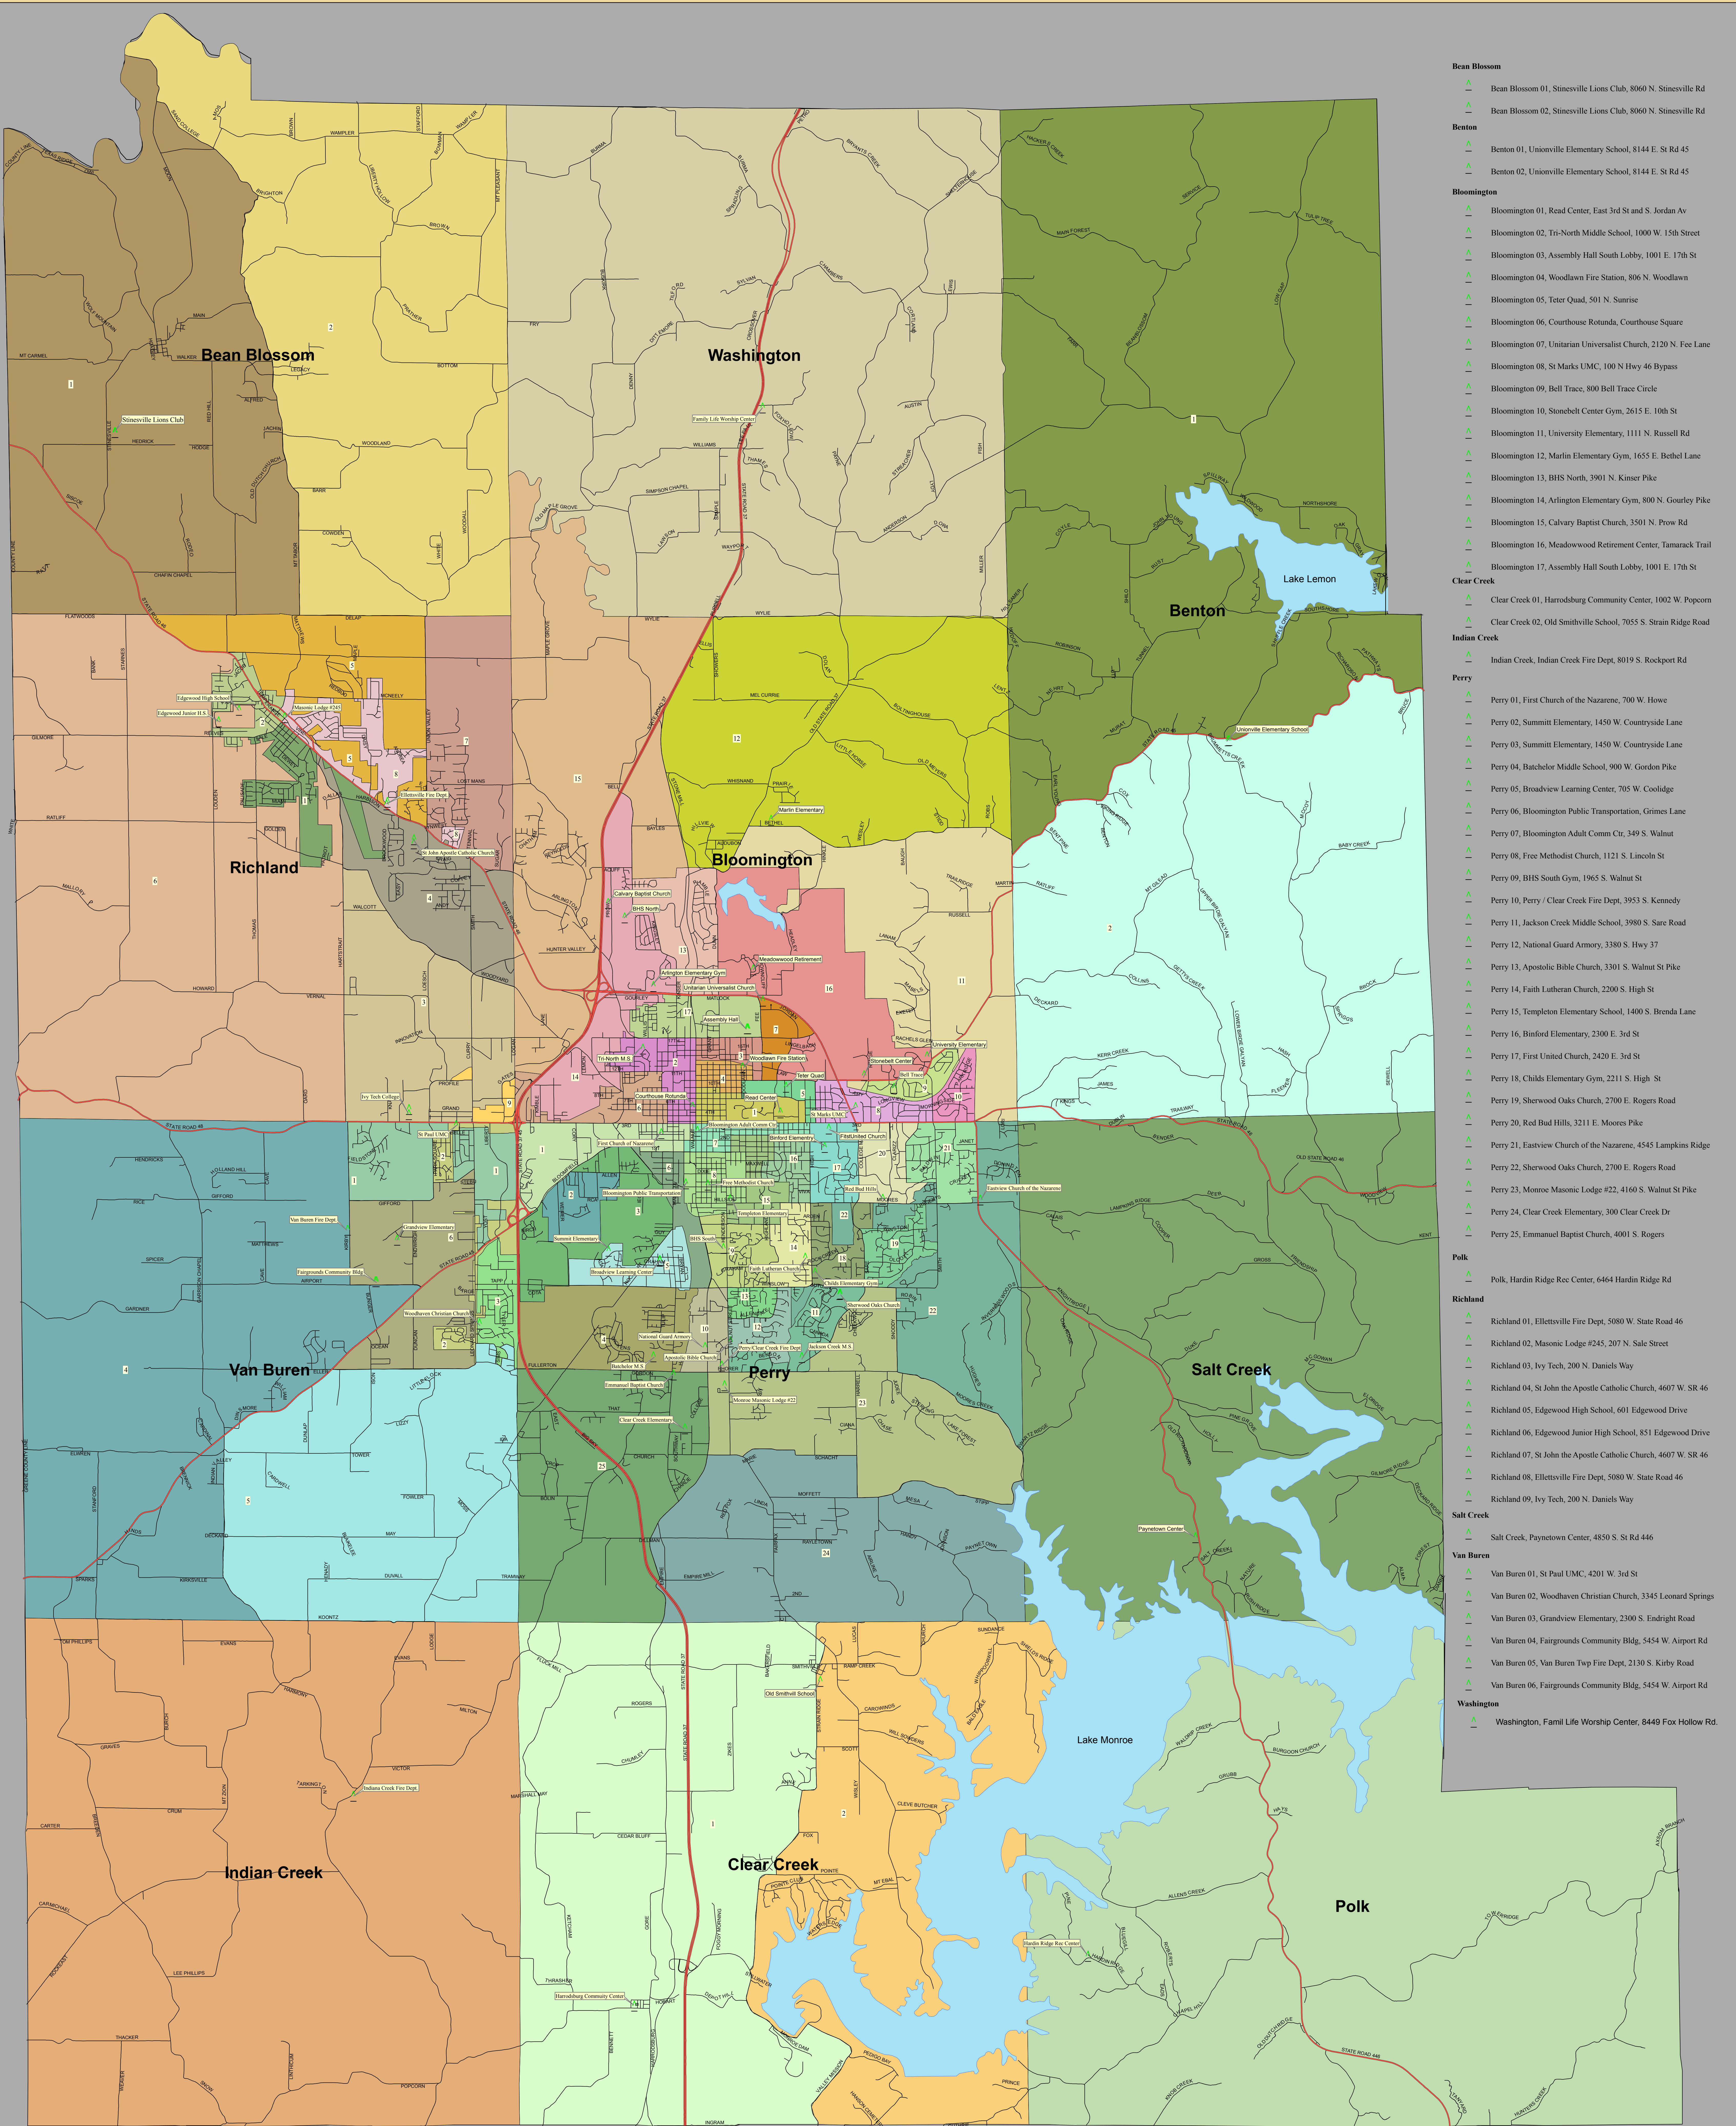

Monroe County, Indiana Voting Precinct Map 2008

- Bean Blossom**
- ▲ Bean Blossom 01, Stinesville Lions Club, 8060 N. Stinesville Rd
- ▲ Bean Blossom 02, Stinesville Lions Club, 8060 N. Stinesville Rd
- Benton**
- ▲ Benton 01, Unionville Elementary School, 8144 E. St Rd 45
- ▲ Benton 02, Unionville Elementary School, 8144 E. St Rd 45
- Bloomington**
- ▲ Bloomington 01, Read Center, East 3rd St and S. Jordan Av
- ▲ Bloomington 02, Tri-North Middle School, 1000 W. 15th Street
- ▲ Bloomington 03, Assembly Hall South Lobby, 1001 E. 17th St
- ▲ Bloomington 04, Woodlawn Fire Station, 806 N. Woodlawn
- ▲ Bloomington 05, Teter Quad, 501 N. Sunrise
- ▲ Bloomington 06, Courthouse Rotunda, Courthouse Square
- ▲ Bloomington 07, Unitarian Universalist Church, 2120 N. Fee Lane
- ▲ Bloomington 08, St Marks UMC, 100 N. Hwy 46 Bypass
- ▲ Bloomington 09, Bell Trace, 800 Bell Trace Circle
- ▲ Bloomington 10, Stonebelt Center Gym, 2615 E. 10th St
- ▲ Bloomington 11, University Elementary, 1111 N. Russell Rd
- ▲ Bloomington 12, Marlin Elementary Gym, 1655 E. Bethel Lane
- ▲ Bloomington 13, BHS North, 3901 N. Kinser Pike
- ▲ Bloomington 14, Arlington Elementary Gym, 800 N. Gourley Pike
- ▲ Bloomington 15, Calvary Baptist Church, 3501 N. Prow Rd
- ▲ Bloomington 16, Meadowood Retirement Center, Tamarack Trail
- ▲ Bloomington 17, Assembly Hall South Lobby, 1001 E. 17th St
- Clear Creek**
- ▲ Clear Creek 01, Harrodsburg Community Center, 1002 W. Popcorn
- ▲ Clear Creek 02, Old Smithville School, 7055 S. Strain Ridge Road
- Indian Creek**
- ▲ Indian Creek, Indian Creek Fire Dept, 8019 S. Rockport Rd
- Perry**
- ▲ Perry 01, First Church of the Nazarene, 700 W. Howe
- ▲ Perry 02, Summit Elementary, 1450 W. Countryside Lane
- ▲ Perry 03, Summit Elementary, 1450 W. Countryside Lane
- ▲ Perry 04, Bachelor Middle School, 900 W. Gordon Pike
- ▲ Perry 05, Broadview Learning Center, 705 W. Coolidge
- ▲ Perry 06, Bloomington Public Transportation, Grimes Lane
- ▲ Perry 07, Bloomington Adult Comm Ctr, 349 S. Walnut
- ▲ Perry 08, Free Methodist Church, 1121 S. Lincoln St
- ▲ Perry 09, BHS South Gym, 1965 S. Walnut St
- ▲ Perry 10, Perry / Clear Creek Fire Dept, 3953 S. Kennedy
- ▲ Perry 11, Jackson Creek Middle School, 3980 S. Sare Road
- ▲ Perry 12, National Guard Amory, 3380 S. Hwy 37
- ▲ Perry 13, Apostolic Bible Church, 3301 S. Walnut St Pike
- ▲ Perry 14, Faith Lutheran Church, 2200 S. High St
- ▲ Perry 15, Templeton Elementary School, 1400 S. Brenda Lane
- ▲ Perry 16, Binford Elementary, 2300 E. 3rd St
- ▲ Perry 17, First United Church, 2420 E. 3rd St
- ▲ Perry 18, Childs Elementary Gym, 2211 S. High St
- ▲ Perry 19, Sherwood Oaks Church, 2700 E. Rogers Road
- ▲ Perry 20, Red Bud Hills, 3211 E. Moores Pike
- ▲ Perry 21, Eastview Church of the Nazarene, 4545 Lampkins Ridge
- ▲ Perry 22, Sherwood Oaks Church, 2700 E. Rogers Road
- ▲ Perry 23, Monroe Masonic Lodge #22, 4160 S. Walnut St Pike
- ▲ Perry 24, Clear Creek Elementary, 300 Clear Creek Dr
- ▲ Perry 25, Emmanuel Baptist Church, 4001 S. Rogers
- Polk**
- ▲ Polk, Hardin Ridge Rec Center, 6464 Hardin Ridge Rd
- Richland**
- ▲ Richland 01, Ellettsville Fire Dept, 5080 W. State Road 46
- ▲ Richland 02, Masonic Lodge #245, 207 N. Sale Street
- ▲ Richland 03, Ivy Tech, 200 N. Daniels Way
- ▲ Richland 04, St John the Apostle Catholic Church, 4607 W. SR 46
- ▲ Richland 05, Edgewood High School, 601 Edgewood Drive
- ▲ Richland 06, Edgewood Junior High School, 851 Edgewood Drive
- ▲ Richland 07, St John the Apostle Catholic Church, 4607 W. SR 46
- ▲ Richland 08, Ellettsville Fire Dept, 5080 W. State Road 46
- ▲ Richland 09, Ivy Tech, 200 N. Daniels Way
- Salt Creek**
- ▲ Salt Creek, Paynetown Center, 4850 S. St Rd 446
- Van Buren**
- ▲ Van Buren 01, St Paul UMC, 4201 W. 3rd St
- ▲ Van Buren 02, Woodhaven Christian Church, 3345 Leonard Springs
- ▲ Van Buren 03, Grandview Elementary, 2300 S. Endright Road
- ▲ Van Buren 04, Fairgrounds Community Bldg, 5454 W. Airport Rd
- ▲ Van Buren 05, Van Buren Twp Fire Dept, 2130 S. Kirby Road
- ▲ Van Buren 06, Fairgrounds Community Bldg, 5454 W. Airport Rd
- Washington**
- ▲ Washington, Family Life Worship Center, 8449 Fox Hollow Rd.